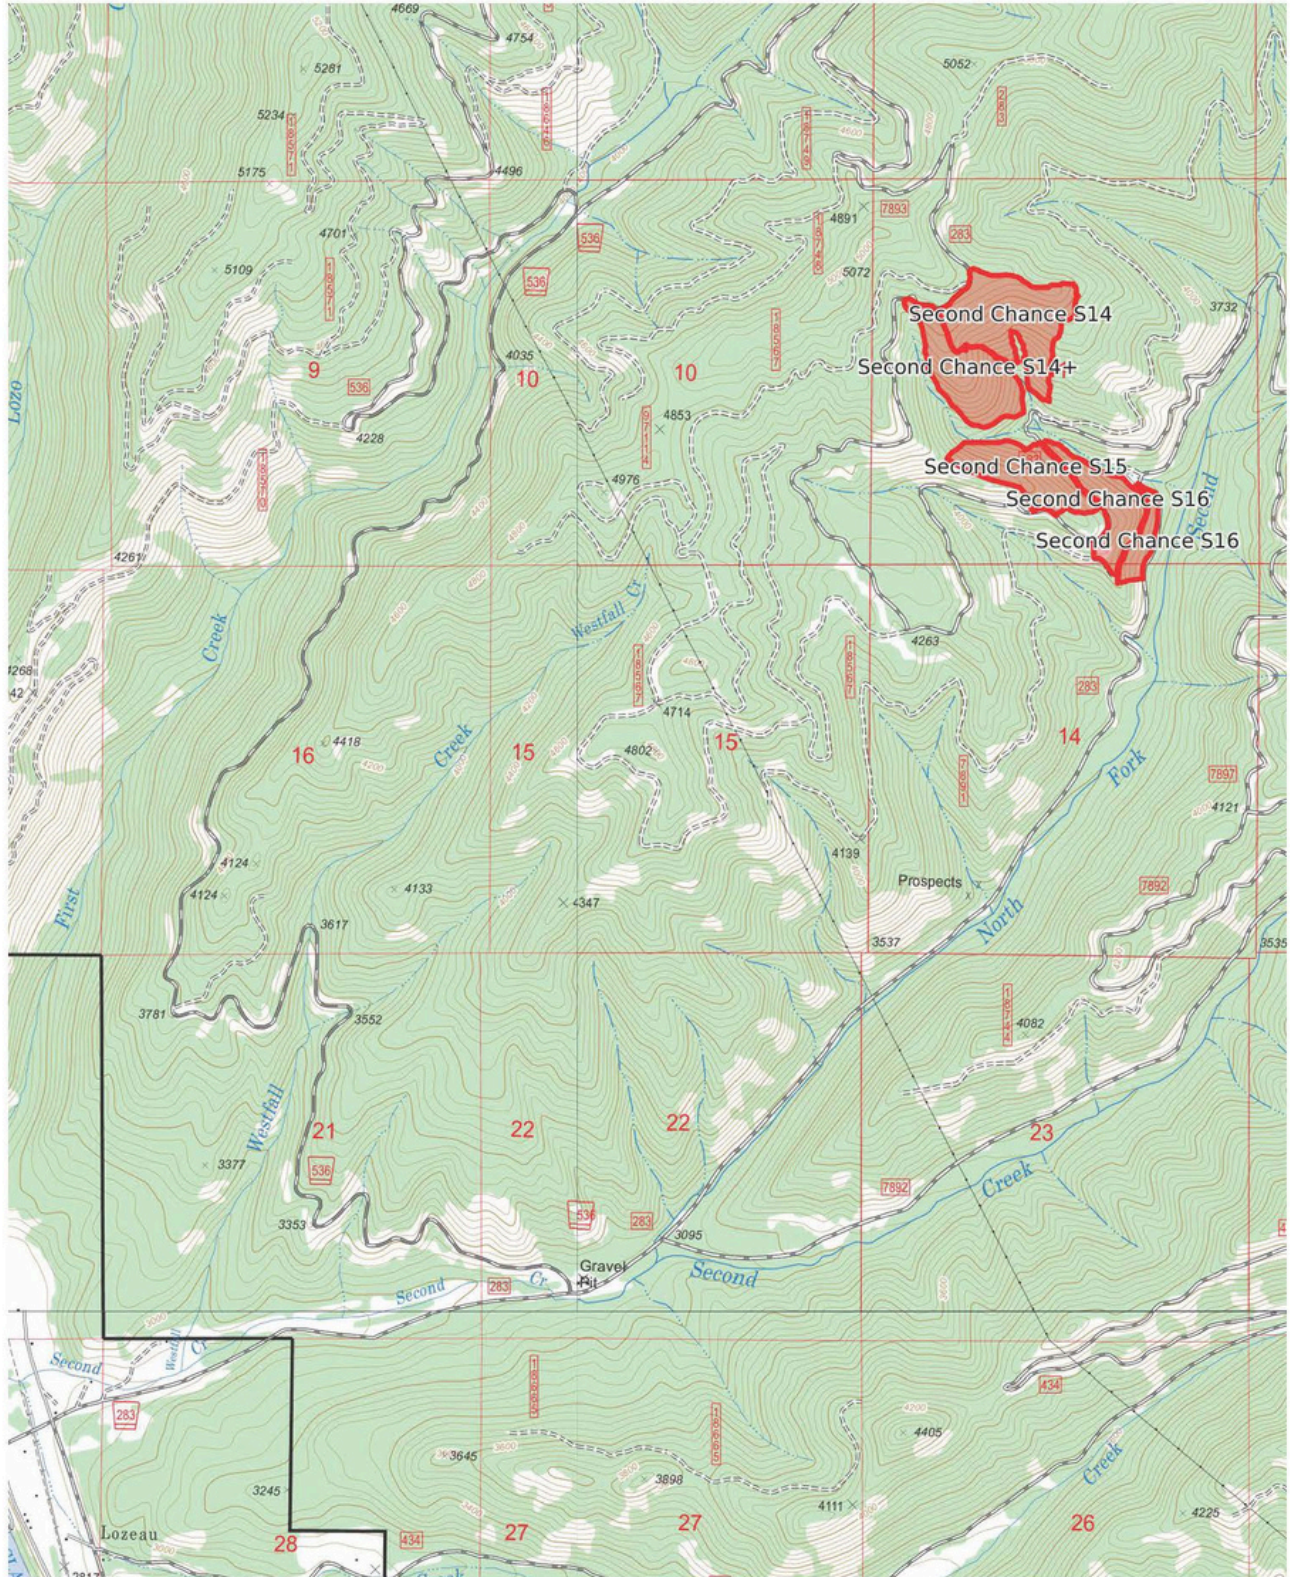

Second Chance Prescribed Burn Project Map Superior Ranger District

2nd Chance PIO Map
WGS84
UTM Zone 11T